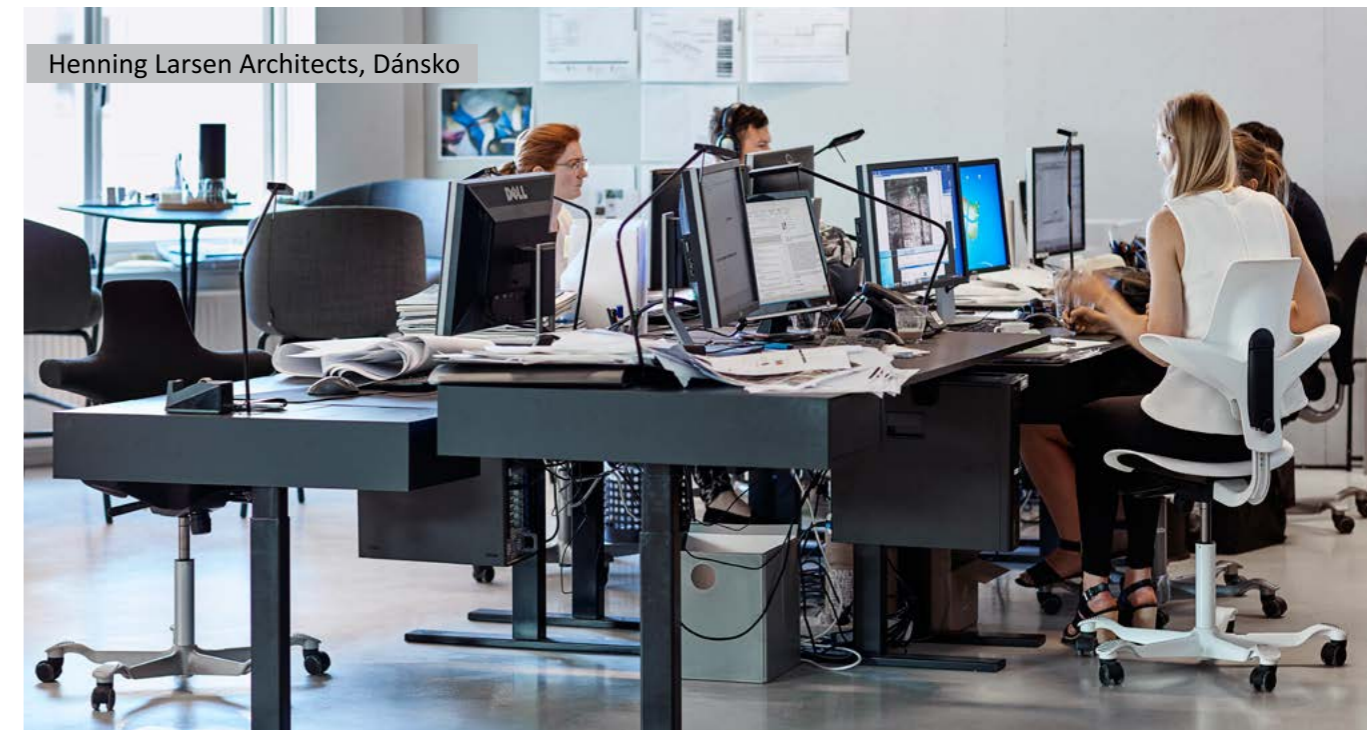

Některé z našich oblíbených projektů