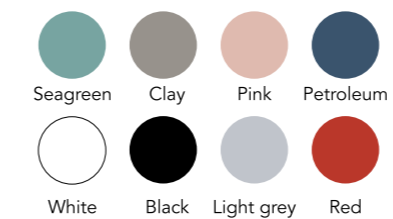

BARVY PLASTU (POUZE HÅG CAPISCO PULS)